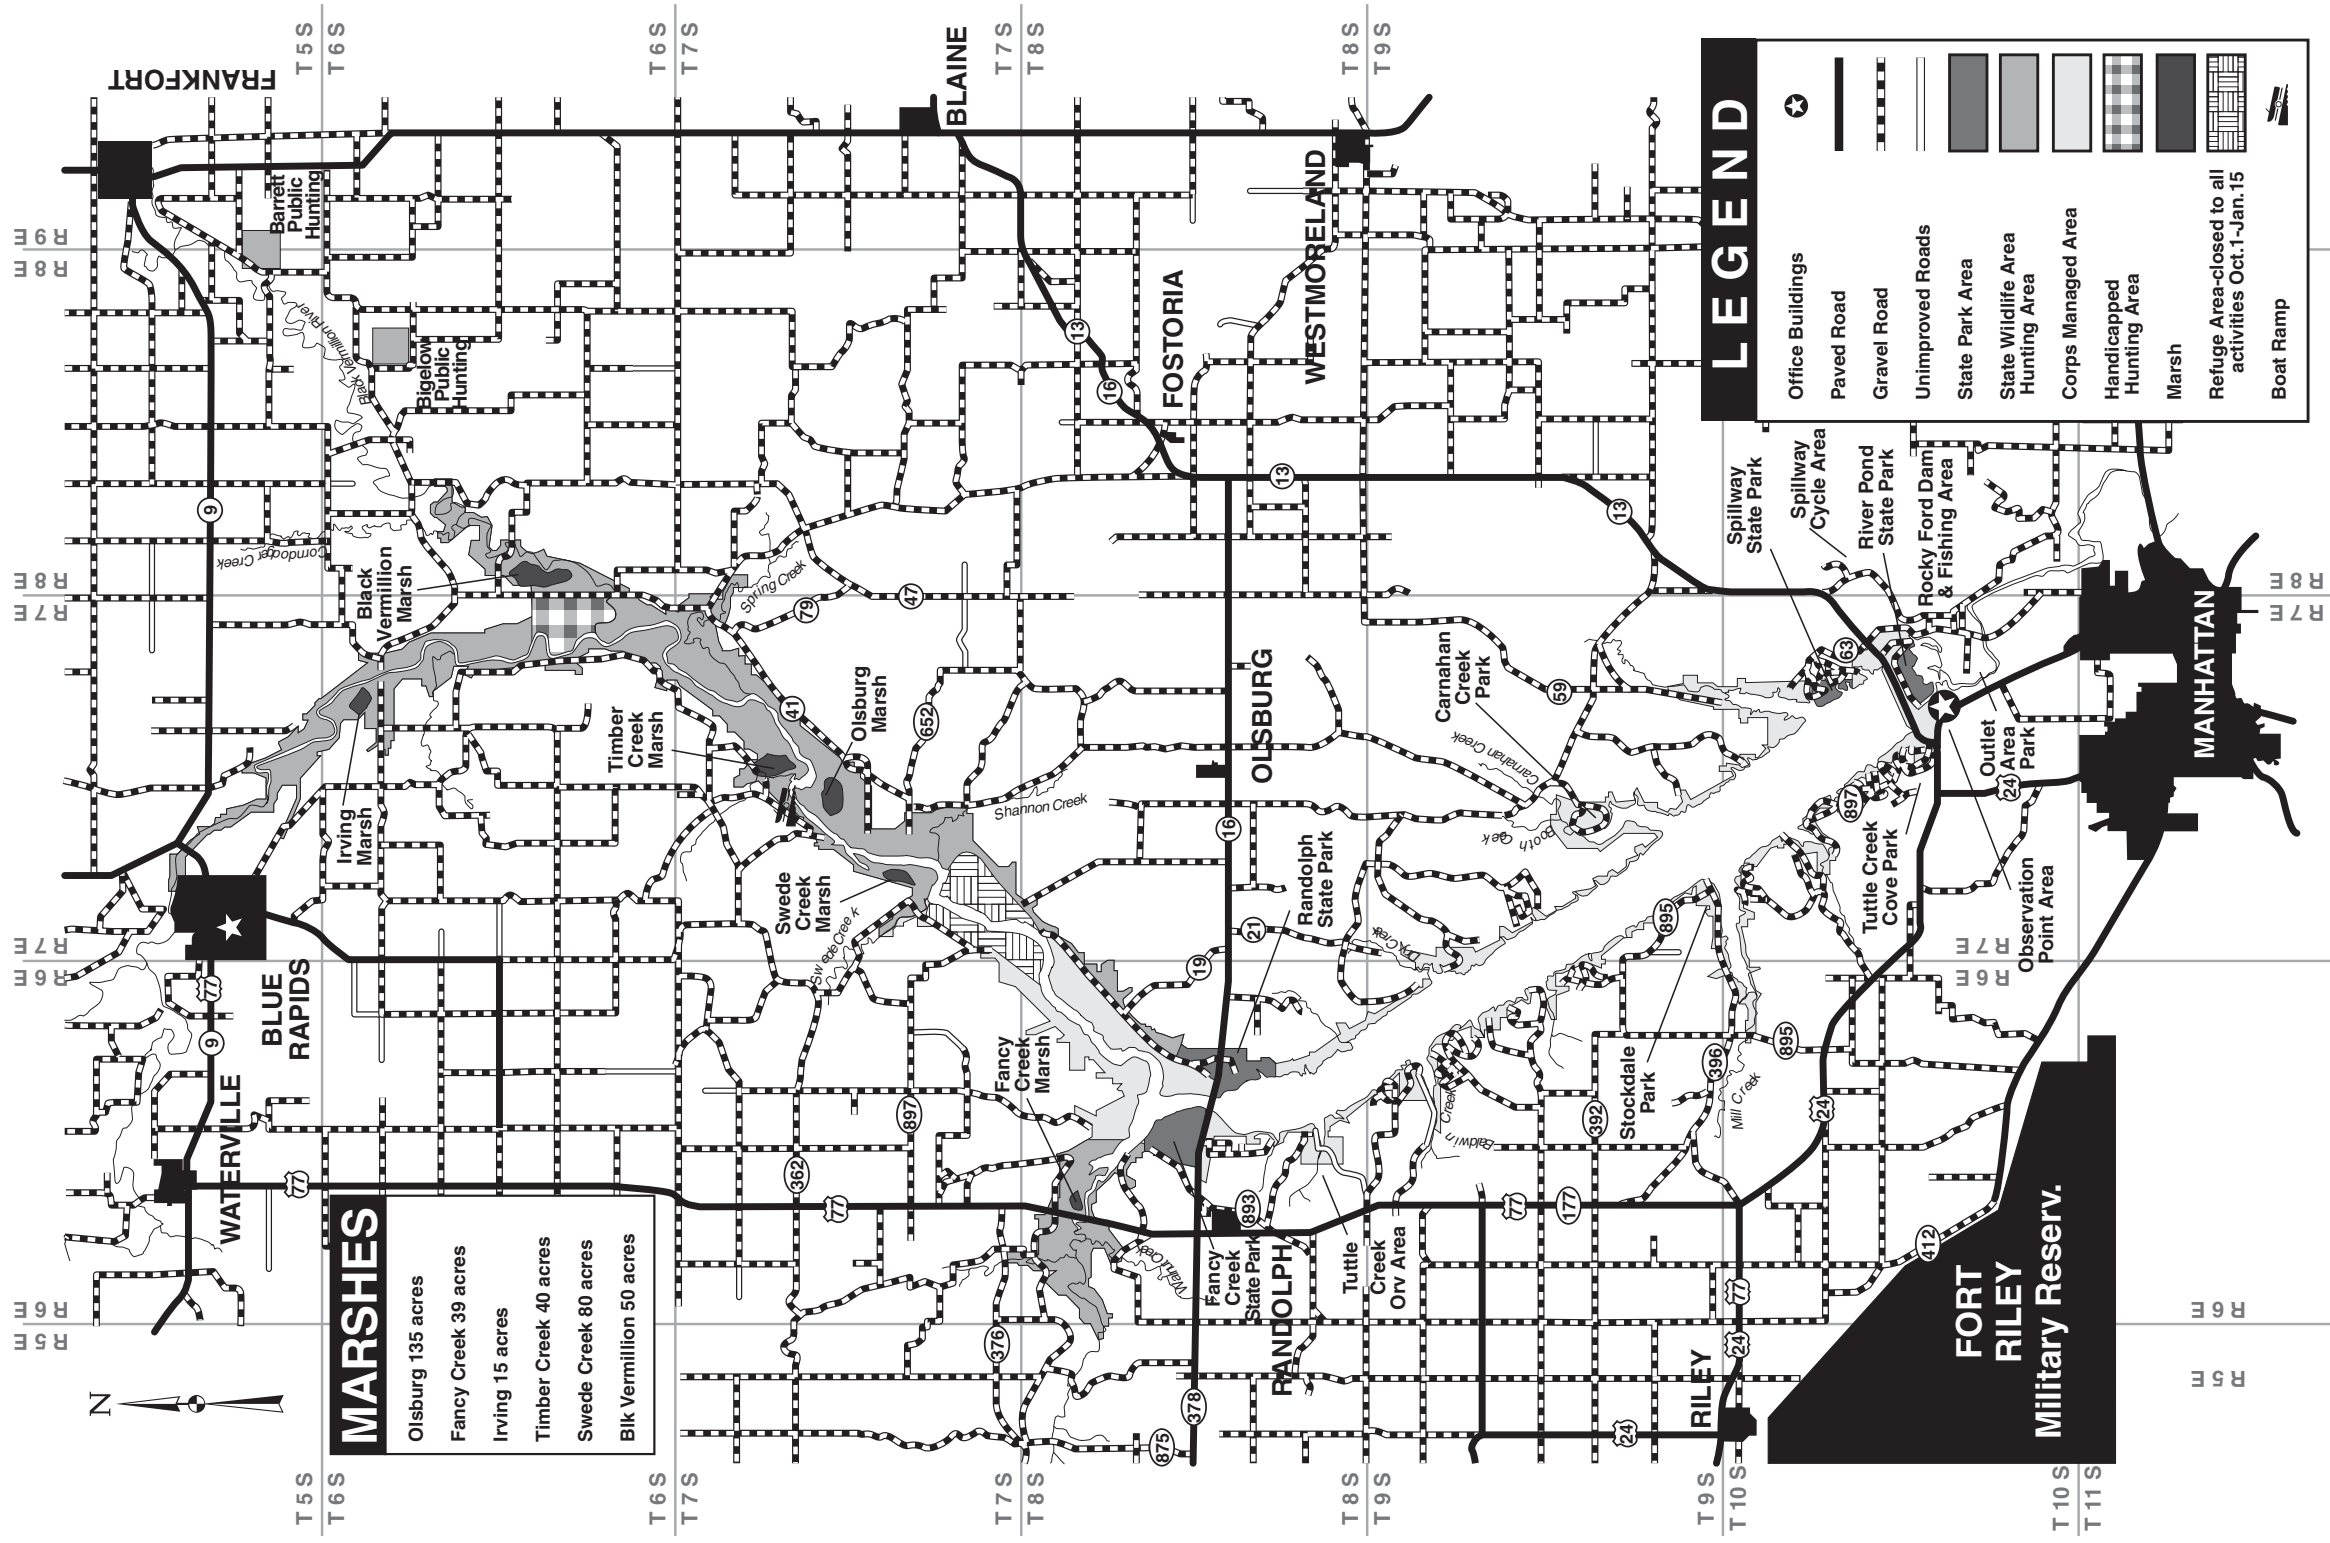

TUTTLE CREEK RESERVOIR & WILDLIFE AREA

MARSHES

- Olsburg 135 acres
- Fancy Creek 39 acres
- Irving 15 acres
- Timber Creek 40 acres
- Swede Creek 80 acres
- Blk Vermillion 50 acres

LEGEND

- Office Buildings
- Paved Road
- Gravel Road
- Unimproved Roads
- State Park Area
- State Wildlife Area Hunting Area
- Corps Managed Area
- Handcapped Hunting Area
- Marsh
- Refuge Area-closed to all activities Oct.1-Jan.15
- Boat Ramp

FORT RILEY Military Reserv.

MANHATTAN